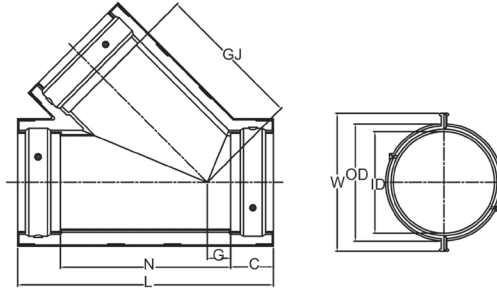

Containment Coupling - Extended, Split (S x S)

Maximum Gap: 5.50"

Size [inch]	code	Pack Qty	C [inch]	L [inch]	W [inch]	O.D. [inch]	I.D. [inch]
3	4629-030E	5	4.50	9.00	5.04	3.96	3.55
4	4629-040E	5	5.00	10.00	5.81	4.69	3.88
6	4629-060E	5	5.75	11.50	8.19	6.88	5.97

Containment Coupling - Reducing, Split (S x S)

Size [inch]	code	Pack Qty	C1 [inch]	C2 [inch]	L [inch]	W [inch]	O.D. [inch]	I.D. [inch]
6 x 4	4629-532	5	2.00	2.75	5.81	8.19	6.88	5.97

Containment 45° Wye, Split (S x S x S)

Size [inch]	code	Pack Qty	C [inch]	G [inch]	GJ [inch]	L [inch]	N [inch]	W [inch]	O.D. [inch]	I.D. [inch]
4	4683-040	5	2.00	0.75	5.88	11.00	7.13	5.81	4.69	3.88
6	4683-060	5	2.75	1.81	7.75	15.19	9.75	8.19	6.88	5.97