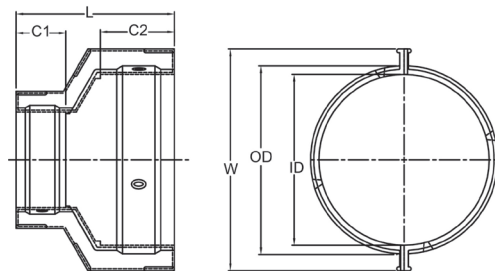

Contain-It Fittings

Containment Coupling - Standard, Split (S x S)

Size [inch]	code	Pack Qty	C [inch]	G [inch]	L [inch]	W [inch]	O.D. [inch]	I.D. [inch]
3	4629-030	5	2.00	0.38	4.38	5.04	3.96	3.55
4	4629-040	5	2.00	0.38	4.38	5.81	4.69	3.88
6	4629-060	5	2.75	0.38	5.81	8.19	6.88	5.97

Containment Coupling - Extended, Split (S x S)

Maximum Gap: 5.50"

Size [inch]	code	Pack Qty	C [inch]	L [inch]	W [inch]	O.D. [inch]	I.D. [inch]
3	4629-030E	5	4.50	9.00	5.04	3.96	3.55
4	4629-040E	5	5.00	10.00	5.81	4.69	3.88
6	4629-060E	5	5.75	11.50	8.19	6.88	5.97

Containment Coupling - Reducing, Split (S x S)

Size [inch]	code	Pack Qty	C1 [inch]	C2 [inch]	L [inch]	W [inch]	O.D. [inch]	I.D. [inch]
6 x 4	4629-532	5	2.00	2.75	5.81	8.19	6.88	5.97

Containment 45° Wye, Split (S x S x S)

Size [inch]	code	Pack Qty	C [inch]	G [inch]	GJ [inch]	L [inch]	N [inch]	W [inch]	O.D. [inch]	I.D. [inch]
4	4683-040	5	2.00	0.75	5.88	11.00	7.13	5.81	4.69	3.88
6	4683-060	5	2.75	1.81	7.75	15.19	9.75	8.19	6.88	5.97