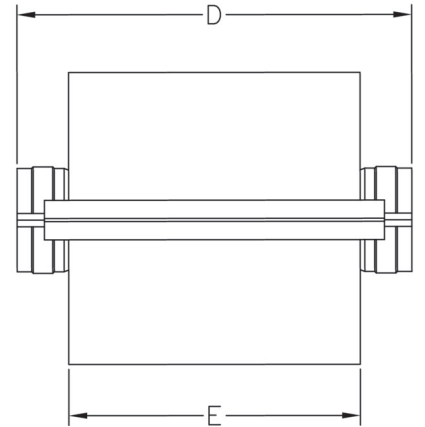

Plug, One Piece (MPT)

Size [inch]	code	Pack Qty	
4	4650-040	5	
6	4650-060	5	

Adapter Sleeve, One Piece (IPS Spg x S)

Size [inch]	code	Pack Qty	
3 x 3	4687-030	10	
4 x 4	4687-040	10	
6 x 6	4687-060	10	

Containment PPFR Floor Drain, One Piece (IPS Spg x MPT)

Contain-It Terminations

Termination Fitting - Rigid PVC, Split (S to IPS)

Size [inch]	code	C [inch]	L [inch]	W [inch]	O.D. [inch]	I.D. [inch]
4 x 1/2	4628-415 *	2.00	4.44	5.81	4.69	3.88
4 x 3/4	4628-416 *	2.00	4.44	5.81	4.69	3.88
4 x 1	4628-417 *	2.00	4.44	5.81	4.69	3.88
4 x 1 1/4	4628-418	2.00	4.44	5.81	4.69	3.88
4 x 1 1/2	4628-419	2.00	4.44	5.81	4.69	3.88
4 x 2	4628-420	2.00	4.44	5.81	4.69	3.88
6 x 2 1/2	4628-529 *	2.75	5.81	8.19	6.88	5.97
6 x 3	4628-530	2.75	5.81	8.19	6.88	5.97
6 x 4	4628-532	2.75	5.81	8.19	6.88	5.97