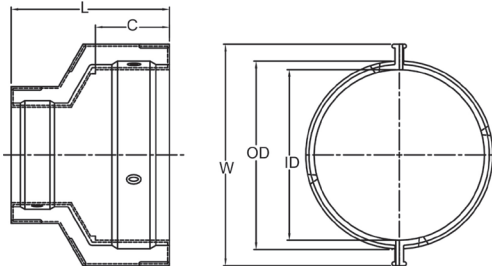

For use with Fuseal primary piping only.
Must use 4635-060 for Contain-It transition.

Size [inch]	code	
3 x 6	46104-530 *	
4 x 6	46104-532 *	

Contain-It Flange Box

Flange Box

code	Size [inch]	A [inch]	B [inch]	C [inch]	D [inch]	E [inch]
150 991 100 *	3	10	12	10	14.3	10
150 991 101 *	4	12	14	12	16.3	12
150 991 102 *	6	12	14	12	17.8	12

Contain-It Terminations

Termination Fitting - Rigid PVC, Split (S to IPS)

Size [inch]	code	C [inch]	L [inch]	W [inch]	O.D. [inch]	I.D. [inch]
4 x 1/2	4628-415 *	2.00	4.44	5.81	4.69	3.88
4 x 3/4	4628-416 *	2.00	4.44	5.81	4.69	3.88
4 x 1	4628-417 *	2.00	4.44	5.81	4.69	3.88
4 x 1 1/4	4628-418	2.00	4.44	5.81	4.69	3.88
4 x 1 1/2	4628-419	2.00	4.44	5.81	4.69	3.88
4 x 2	4628-420	2.00	4.44	5.81	4.69	3.88
6 x 2 1/2	4628-529 *	2.75	5.81	8.19	6.88	5.97
6 x 3	4628-530	2.75	5.81	8.19	6.88	5.97
6 x 4	4628-532	2.75	5.81	8.19	6.88	5.97

Test Termination Fitting - Rigid PVC, Split (S to IPS)

Size [inch]	code	C [inch]	L [inch]	W [inch]	O.D. [inch]	I.D. [inch]
4 x 2	4628-420T	2.00	4.44	5.81	4.69	3.88
6 x 4	4628-532T	2.75	5.81	8.19	6.88	5.97