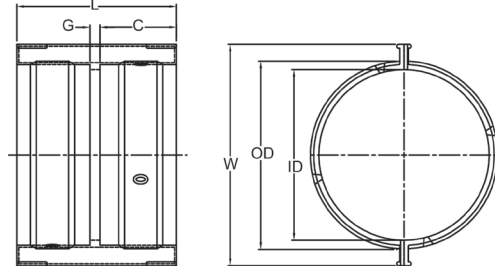

Contain-It Fittings

Containment Coupling - Standard, Split (S x S)

Size [inch]	code	Pack Qty	C [inch]	G [inch]	L [inch]	W [inch]	O.D. [inch]	I.D. [inch]
3	4629-030	5	2.00	0.38	4.38	5.04	3.96	3.55
4	4629-040	5	2.00	0.38	4.38	5.81	4.69	3.88
6	4629-060	5	2.75	0.38	5.81	8.19	6.88	5.97

Containment Coupling - Extended, Split (S x S)

Maximum Gap: 5.50"

Size [inch]	code	Pack Qty	C [inch]	L [inch]	W [inch]	O.D. [inch]	I.D. [inch]
3	4629-030E	5	4.50	9.00	5.04	3.96	3.55
4	4629-040E	5	5.00	10.00	5.81	4.69	3.88
6	4629-060E	5	5.75	11.50	8.19	6.88	5.97

Containment Coupling - Reducing, Split (S x S)

Size [inch]	code	Pack Qty	C1 [inch]	C2 [inch]	L [inch]	W [inch]	O.D. [inch]	I.D. [inch]
6 x 4	4629-532	5	2.00	2.75	5.81	8.19	6.88	5.97

Containment 45° Wye, Split (S x S x S)

Size [inch]	code	Pack Qty	C [inch]	G [inch]	GJ [inch]	L [inch]	N [inch]	W [inch]	O.D. [inch]	I.D. [inch]
4	4683-040	5	2.00	0.75	5.88	11.00	7.13	5.81	4.69	3.88
6	4683-060	5	2.75	1.81	7.75	15.19	9.75	8.19	6.88	5.97