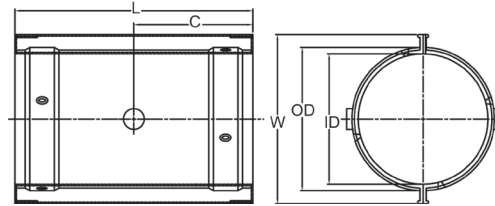

Contain-It Fittings

Containment Coupling - Standard, Split (S x S)

Size [inch]	code	Pack Qty	C [inch]	G [inch]	L [inch]	W [inch]	O.D. [inch]	I.D. [inch]
3	4629-030	5	2.00	0.38	4.38	5.04	3.96	3.55
4	4629-040	5	2.00	0.38	4.38	5.81	4.69	3.88
6	4629-060	5	2.75	0.38	5.81	8.19	6.88	5.97

Containment Coupling - Extended, Split (S x S)

Maximum Gap: 5.50"

Size [inch]	code	Pack Qty	C [inch]	L [inch]	W [inch]	O.D. [inch]	I.D. [inch]
3	4629-030E	5	4.50	9.00	5.04	3.96	3.55
4	4629-040E	5	5.00	10.00	5.81	4.69	3.88
6	4629-060E	5	5.75	11.50	8.19	6.88	5.97

Containment Coupling - Reducing, Split (S x S)

Size [inch]	code	Pack Qty	C1 [inch]	C2 [inch]	L [inch]	W [inch]	O.D. [inch]	I.D. [inch]
6 x 4	4629-532	5	2.00	2.75	5.81	8.19	6.88	5.97

Containment 45° Wye, Split (S x S x S)

Size [inch]	code	Pack Qty	C [inch]	G [inch]	GJ [inch]	L [inch]	N [inch]	W [inch]	O.D. [inch]	I.D. [inch]
4	4683-040	5	2.00	0.75	5.88	11.00	7.13	5.81	4.69	3.88
6	4683-060	5	2.75	1.81	7.75	15.19	9.75	8.19	6.88	5.97