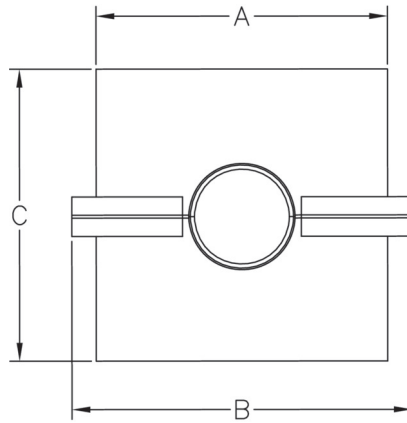

Plug, One Piece (MPT)

Size [inch]	code	Pack Qty	
4	4650-040	5	
6	4650-060	5	

Adapter Sleeve, One Piece (IPS Spg x S)

Size [inch]	code	Pack Qty	
3 x 3	4687-030	10	
4 x 4	4687-040	10	
6 x 6	4687-060	10	

Containment PPFR Floor Drain, One Piece (IPS Spg x MPT)

For use with Fuseal primary piping only.
Must use 4635-060 for Contain-It transition.

Size [inch]	code	
3 x 6	46104-530 *	
4 x 6	46104-532 *	

Contain-It Flange Box

Flange Box

code	Size [inch]	A [inch]	B [inch]	C [inch]	D [inch]	E [inch]
150 991 100 *	3	10	12	10	14.3	10
150 991 101 *	4	12	14	12	16.3	12
150 991 102 *	6	12	14	12	17.8	12

Contain-It Terminations

Termination Fitting - Rigid PVC, Split (S to IPS)

Size [inch]	code	C [inch]	L [inch]	W [inch]	O.D. [inch]	I.D. [inch]
4 x 1/2	4628-415 *	2.00	4.44	5.81	4.69	3.88
4 x 3/4	4628-416 *	2.00	4.44	5.81	4.69	3.88
4 x 1	4628-417 *	2.00	4.44	5.81	4.69	3.88
4 x 1 1/4	4628-418	2.00	4.44	5.81	4.69	3.88
4 x 1 1/2	4628-419	2.00	4.44	5.81	4.69	3.88
4 x 2	4628-420	2.00	4.44	5.81	4.69	3.88
6 x 2 1/2	4628-529 *	2.75	5.81	8.19	6.88	5.97
6 x 3	4628-530	2.75	5.81	8.19	6.88	5.97
6 x 4	4628-532	2.75	5.81	8.19	6.88	5.97