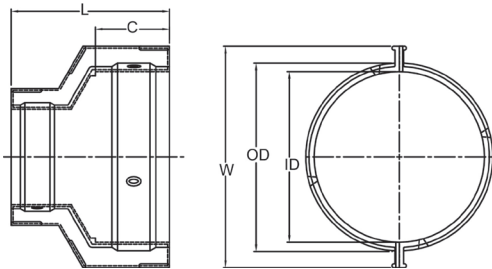

Contain-It Terminations

Termination Fitting - Rigid PVC, Split (S to IPS)

Size [inch]	code	C [inch]	L [inch]	W [inch]	O.D. [inch]	I.D. [inch]
4 x 1/2	4628-415 *	2.00	4.44	5.81	4.69	3.88
4 x 3/4	4628-416 *	2.00	4.44	5.81	4.69	3.88
4 x 1	4628-417 *	2.00	4.44	5.81	4.69	3.88
4 x 1 1/4	4628-418	2.00	4.44	5.81	4.69	3.88
4 x 1 1/2	4628-419	2.00	4.44	5.81	4.69	3.88
4 x 2	4628-420	2.00	4.44	5.81	4.69	3.88
6 x 2 1/2	4628-529 *	2.75	5.81	8.19	6.88	5.97
6 x 3	4628-530	2.75	5.81	8.19	6.88	5.97
6 x 4	4628-532	2.75	5.81	8.19	6.88	5.97

Test Termination Fitting - Rigid PVC, Split (S to IPS)

Size [inch]	code	C [inch]	L [inch]	W [inch]	O.D. [inch]	I.D. [inch]
4 x 2	4628-420T	2.00	4.44	5.81	4.69	3.88
6 x 4	4628-532T	2.75	5.81	8.19	6.88	5.97

Termination Fitting - Flexible Alcryn, One Piece

Contain-It to IPS/Metric

Size [inch]	Size	code
3 x 2	63	4628-338A
4 x 1/2	20	4628-415A
4 x 3/4	25	4628-416A
4 x 1	32	4628-417A
4 x 1 1/4	40	4628-418A
4 x 1 1/2	50	4628-419A
4 x 2	63	4628-420A
6 x 2 1/2	75	4628-529A
6 x 3	90	4628-530A
6 x 4	110	4628-532A